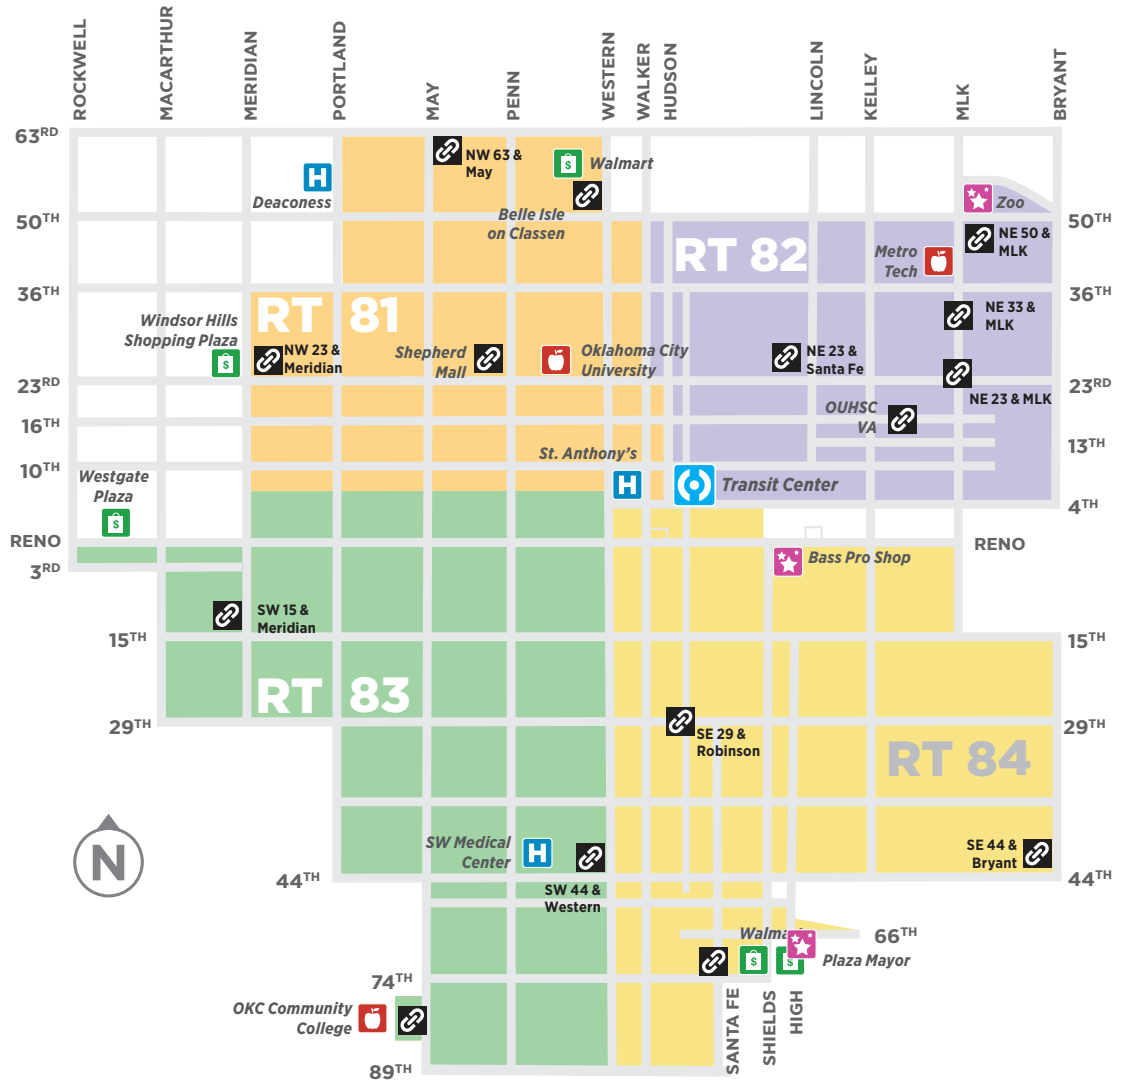

ROUTE 82
NORTHEAST AREA

1	2	3	4
Transit Center	SW 44 & Western	OCCC	SW 15 & Meridian
WEEKNIGHT SERVICE			
7:00 pm	7:15 pm	7:30 pm	7:45 pm
8:00 pm	8:15 pm	8:30 pm	8:45 pm
9:00 pm	9:15 pm	9:30 pm	9:45 pm
10:00 pm	10:15 pm	10:30 pm	10:45 pm
11:00 pm	11:15 pm	11:30 pm	11:45 pm
1	2	3	4
SUNDAY SERVICE			
7:00 am	7:15 am	7:30 am	7:45 am
8:00 am	8:15 am	8:30 am	8:45 am
9:00 am	9:15 am	9:30 am	9:45 am
10:00 am	10:15 am	10:30 am	10:45 am
11:00 am	11:15 am	11:30 am	11:45 am
12:00 pm	12:15 pm	12:30 pm	12:45 pm
1:00 pm	1:15 pm	1:30 pm	1:45 pm
2:00 pm	2:15 pm	2:30 pm	2:45 pm
3:00 pm	3:15 pm	3:30 pm	3:45 pm
4:00 pm	4:15 pm	4:30 pm	4:45 pm
5:00 pm	5:15 pm	5:30 pm	5:45 pm
6:00 pm	6:15 pm	6:30 pm	6:45 pm

ROUTE 83
SOUTHWEST AREA

1	2	3	4
Transit Center	SE 29 & Robinson	SE 44 & Bryant	SE 74 & Santa Fe
WEEKNIGHT SERVICE			
7:00 pm	7:10 pm	7:20 pm	7:40 pm
8:00 pm	8:10 pm	8:20 pm	8:40 pm
9:00 pm	9:10 pm	9:20 pm	9:40 pm
10:00 pm	10:10 pm	10:20 pm	10:40 pm
11:00 pm	11:10 pm	11:20 pm	11:40 pm
1	2	3	4
SUNDAY SERVICE			
7:00 am	7:10 am	7:20 am	7:40 am
8:00 am	8:10 am	8:20 am	8:40 am
9:00 am	9:10 am	9:20 am	9:40 am
10:00 am	10:10 am	10:20 am	10:40 am
11:00 am	11:10 am	11:20 am	11:40 am
12:00 pm	12:10 pm	12:20 pm	12:40 pm
1:00 pm	1:10 pm	1:20 pm	1:40 pm
2:00 pm	2:10 pm	2:20 pm	2:40 pm
3:00 pm	3:10 pm	3:20 pm	3:40 pm
4:00 pm	4:10 pm	4:20 pm	4:40 pm
5:00 pm	5:10 pm	5:20 pm	5:40 pm
6:00 pm	6:10 pm	6:20 pm	6:40 pm

ROUTE 84
SOUTHEAST AREA

- Transit Center
- Stop
- Hospital
- Shopping
- Education
- Entertainment

For assistance planning your trip, call 688-6552.

effective January 25, 2015